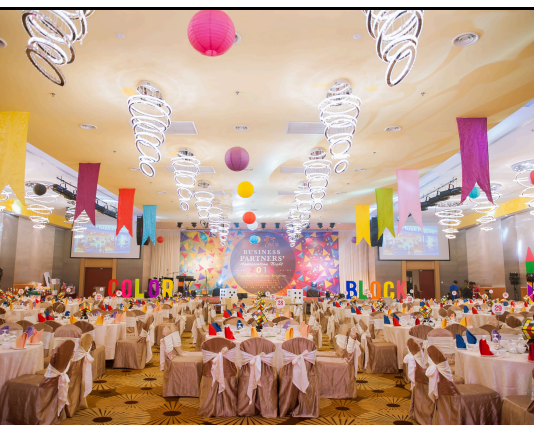

BANQUET & CONFERENCE CAPACITY

MEETING ROOM	Area (SQM)	Dimension LxWxH (M)	Cocktail	Banquet	Theatre	Classroom	U - Shape	IUI	Hollow Square/ Boardroom
SKY BALLROOM	630.7	26.5 x 23.8 x 4.6	450	500	1000	400	56	92	112
PALM BALLROOM	659.2	41.2 x 16 x 6.1	400	350	850	300	70	122	84
PALM 1	329.6	20.6 x 16 x 6.1	140	140	210	70	32	52	40
PALM 2	329.6	20.6 x 16 x 6.1	160	160	240	130	34	54	44
BISMARCK	118.5	15.4 x 7.7 x 2.9	80	70	100	54	28	IU - 38	32
PALMETTO	124.7	16.2 x 7.7 x 2.8	80	70	100	54	28	IU - 38	32
BOARDROOM 1	29.6	7.4 x 4 x 2.8	-	-	-	-	9	-	11
BOARDROOM 2	30	7.5 x 4 x 3.1	-	-	-	-	9	-	11
COCO LOUNGE	87.3	9.0 x 9.7 x 2.8	50	50	60	16	16	26	20
SAGO WING	100.1	14.1 x 7.1 x 3.8	80	80	80	30	24	42	28

BANQUET SERVICES

- Annual Dinner
- Cocktails
- Meeting / Conferences
- Outside Caterings
- Product Launches
- Theme Parties
- Weddings
- Prom Night
- Reunion
- Graduation
- Exhibition
- Education Fair
- Birthday Party
- AGM
- Mess Night

DINING OUTLETS

SAGO COFFEE HOUSE, LEVEL 6

All day dining that serves a variety of authentic Malaysian & International cuisines

6.30am - 11.00pm (last order 10.30pm)

RANCHER BY PALM SEREMBAN HOTEL LG FLOOR, PALM MALL

Serves a variety of authentic Malaysian cuisine

10.00am - 10.00pm (last order 9.00pm)

PALM SEREMBAN HOTEL
JALAN SUNGAI UJONG . 70200 SEREMBAN . NEGERI SEMBILAN . MALAYSIA

T: 06 768 0088 E: sales@palmseremban.my

@palmserembanhotel Palm Seremban Hotel official_palmserembanhotel